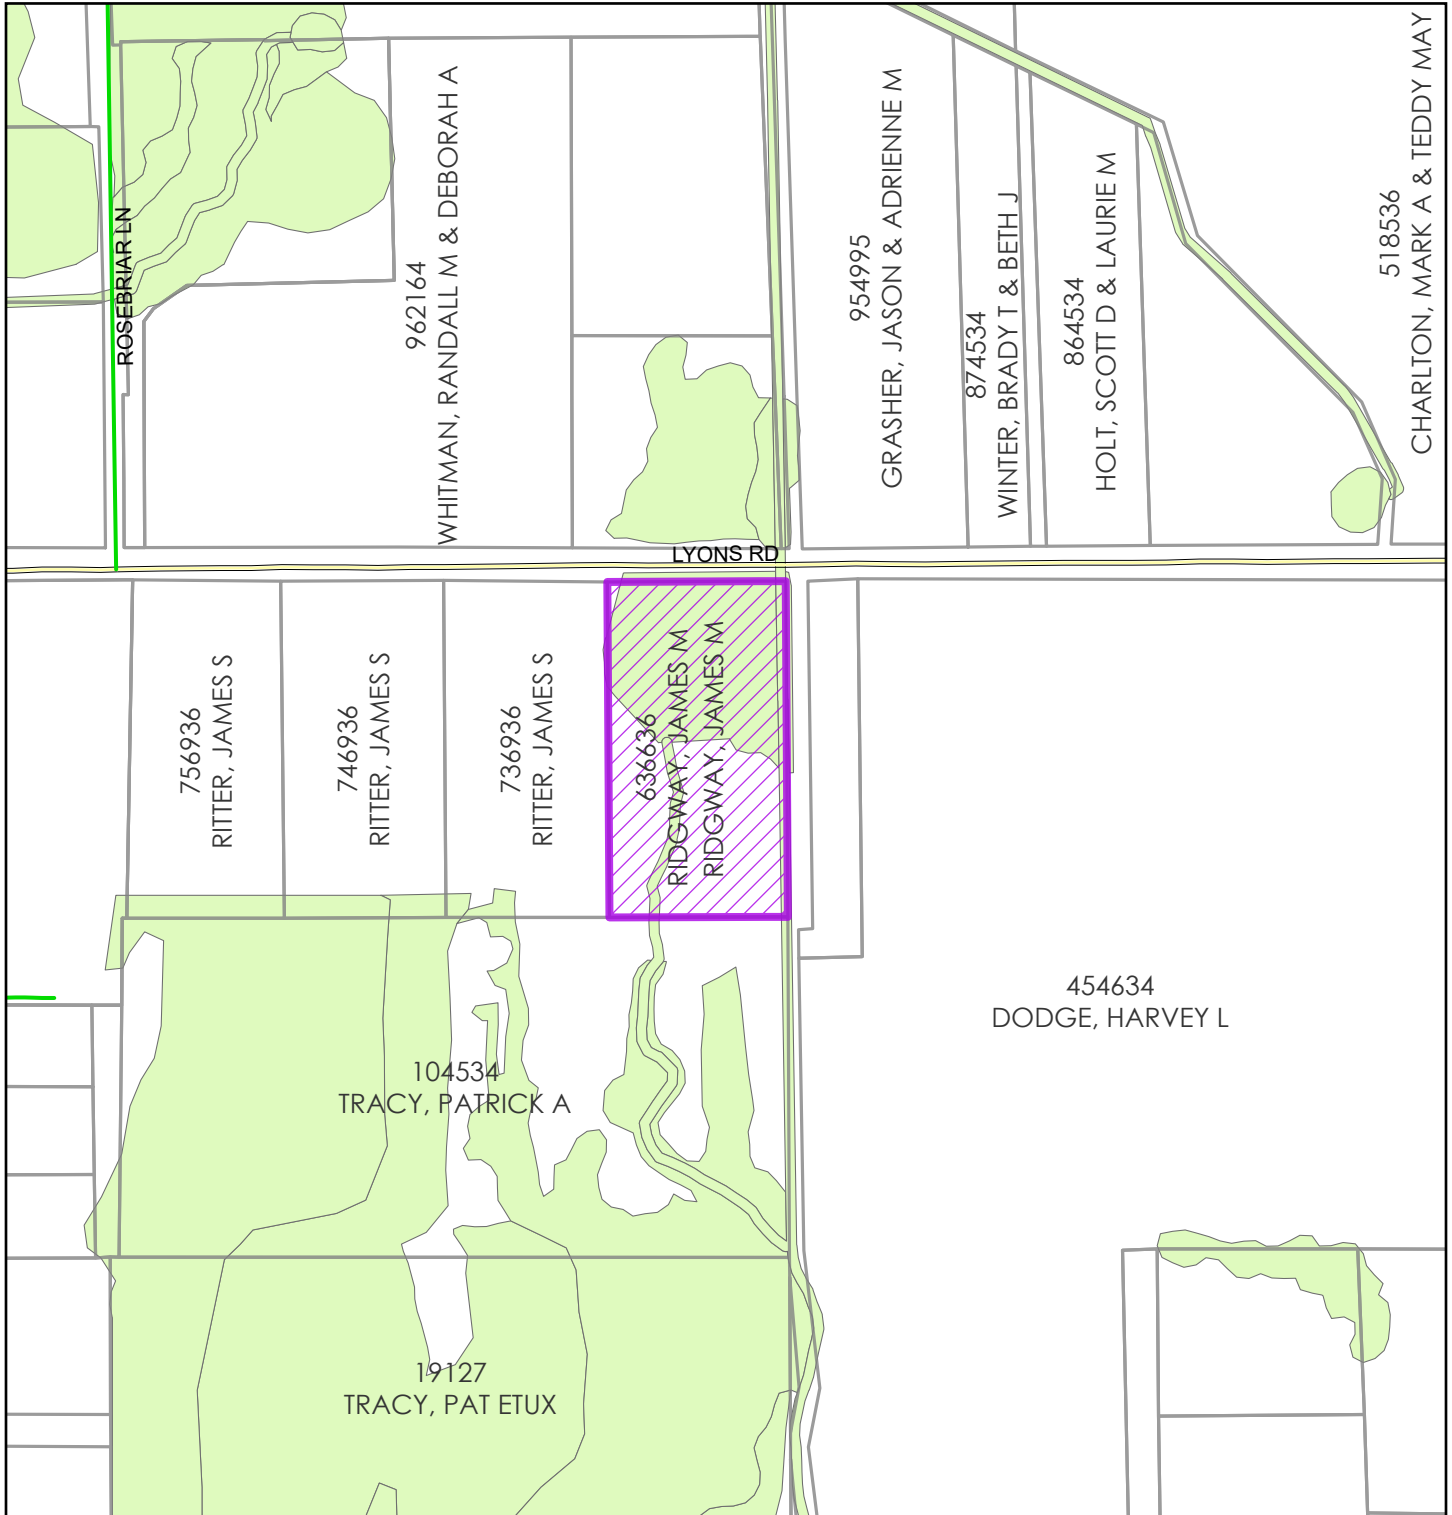

SP-26-00005 Ridgway

Critical Areas

2026

Coordinate System: NAD 1983 StatePlane Washington South FIPS 4602 Feet